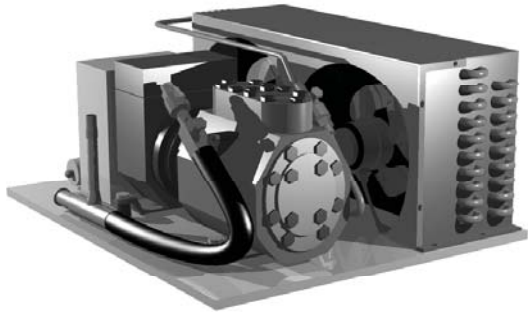

Castors & Legs

Frame Style Castors
879281 2 1/2" Set of 4
872063 3" Set of 4
872010 4" Set of 4

Stem Style Castors
830280 2 1/2" Set of 4
830277 4" Set of 4

Frame Style Legs
872001 6" Set of 4

Stem Style Legs
872025 6" Set of 4

Stem Style Legs,
Seismic
880348 6" Set of 4

Compressors

T-Series Freezer (3/4 H.P. & up)

Condensing Unit
883076 Before 3/9/08
922760 After 3/9/08

Cord, Power
871716

Outlet, Compressor
801229

Motor, Condenser Fan
800402 Before 7/1/06
800439 After 7/1/06