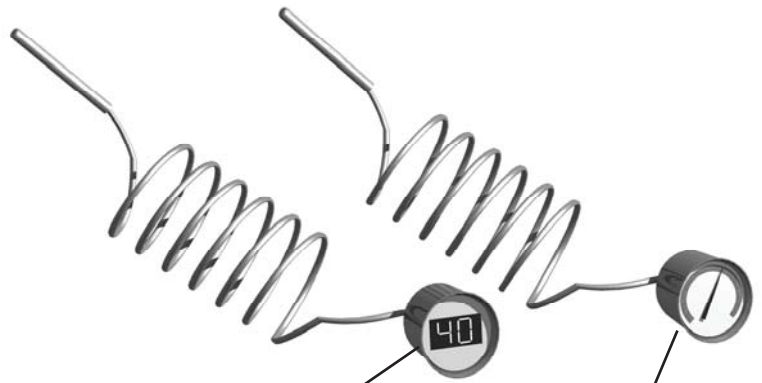

Sign & Sign Frame Parts

Rainshield

- 871542 Both Doors Hinged Left
- 871543 Both Doors Hinged Right
- 894211 One Door Hinged Right,
One Door Hinged Left

Nameplate
820345

Thermometer
(Digital)
800400

Thermometer
(Dial)
831914