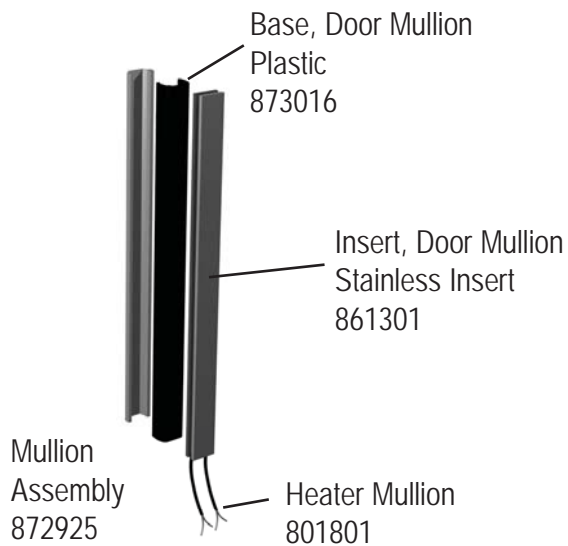

Door Parts

Door with Recessed Handle
884837 Left Hinged, WDG, After 11/30/05
874352 Left hinged, Before 11/30/05
884838 Right Hinged, WDG, After 11/30/05
874351 Right Hinged, Before 11/30/05

Door with Standard Handle
870658 Left Hinged
870657 Right Hinged