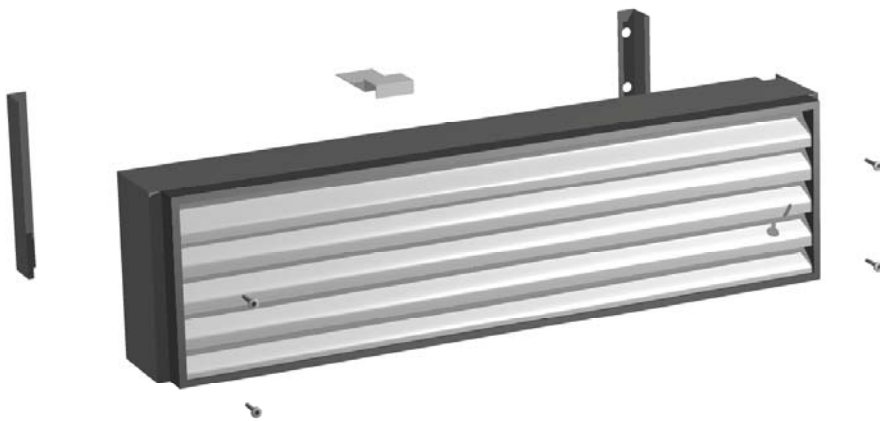

Grill Parts

Grill Assembly, Stainless
871662