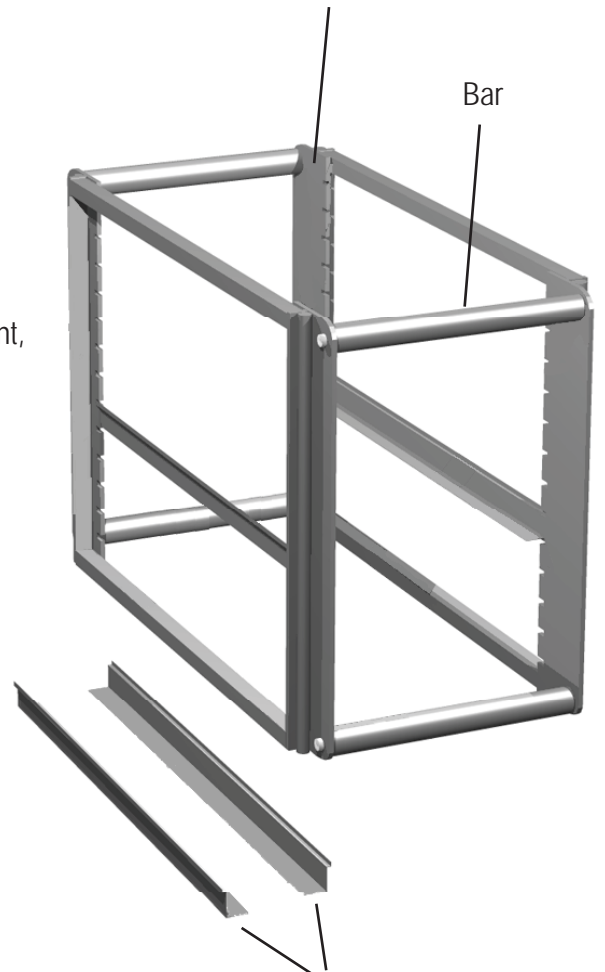

Lampholders

Lampholder
801266

Switches

3 Prong
801912

Lamps

Lamp Bulb
801112 115v 25T 10

Shelf Parts

Shelf Standard, Back, Center, White 871807
Backguard Kit 872930
Bracket, Shelf Standard 878684
Shelf Standard 874750

Shelf
874087 After 1997
871781 Before 1997

Bun Tray Rack
871729 Full Door
871728 Half Door

Clip, Shelf
831600

Bracket, Shelf
Standard
830185

Shelf Standard, Front,
Center, White
871803

Bar

Slide, Bun Tray
871754 Standard