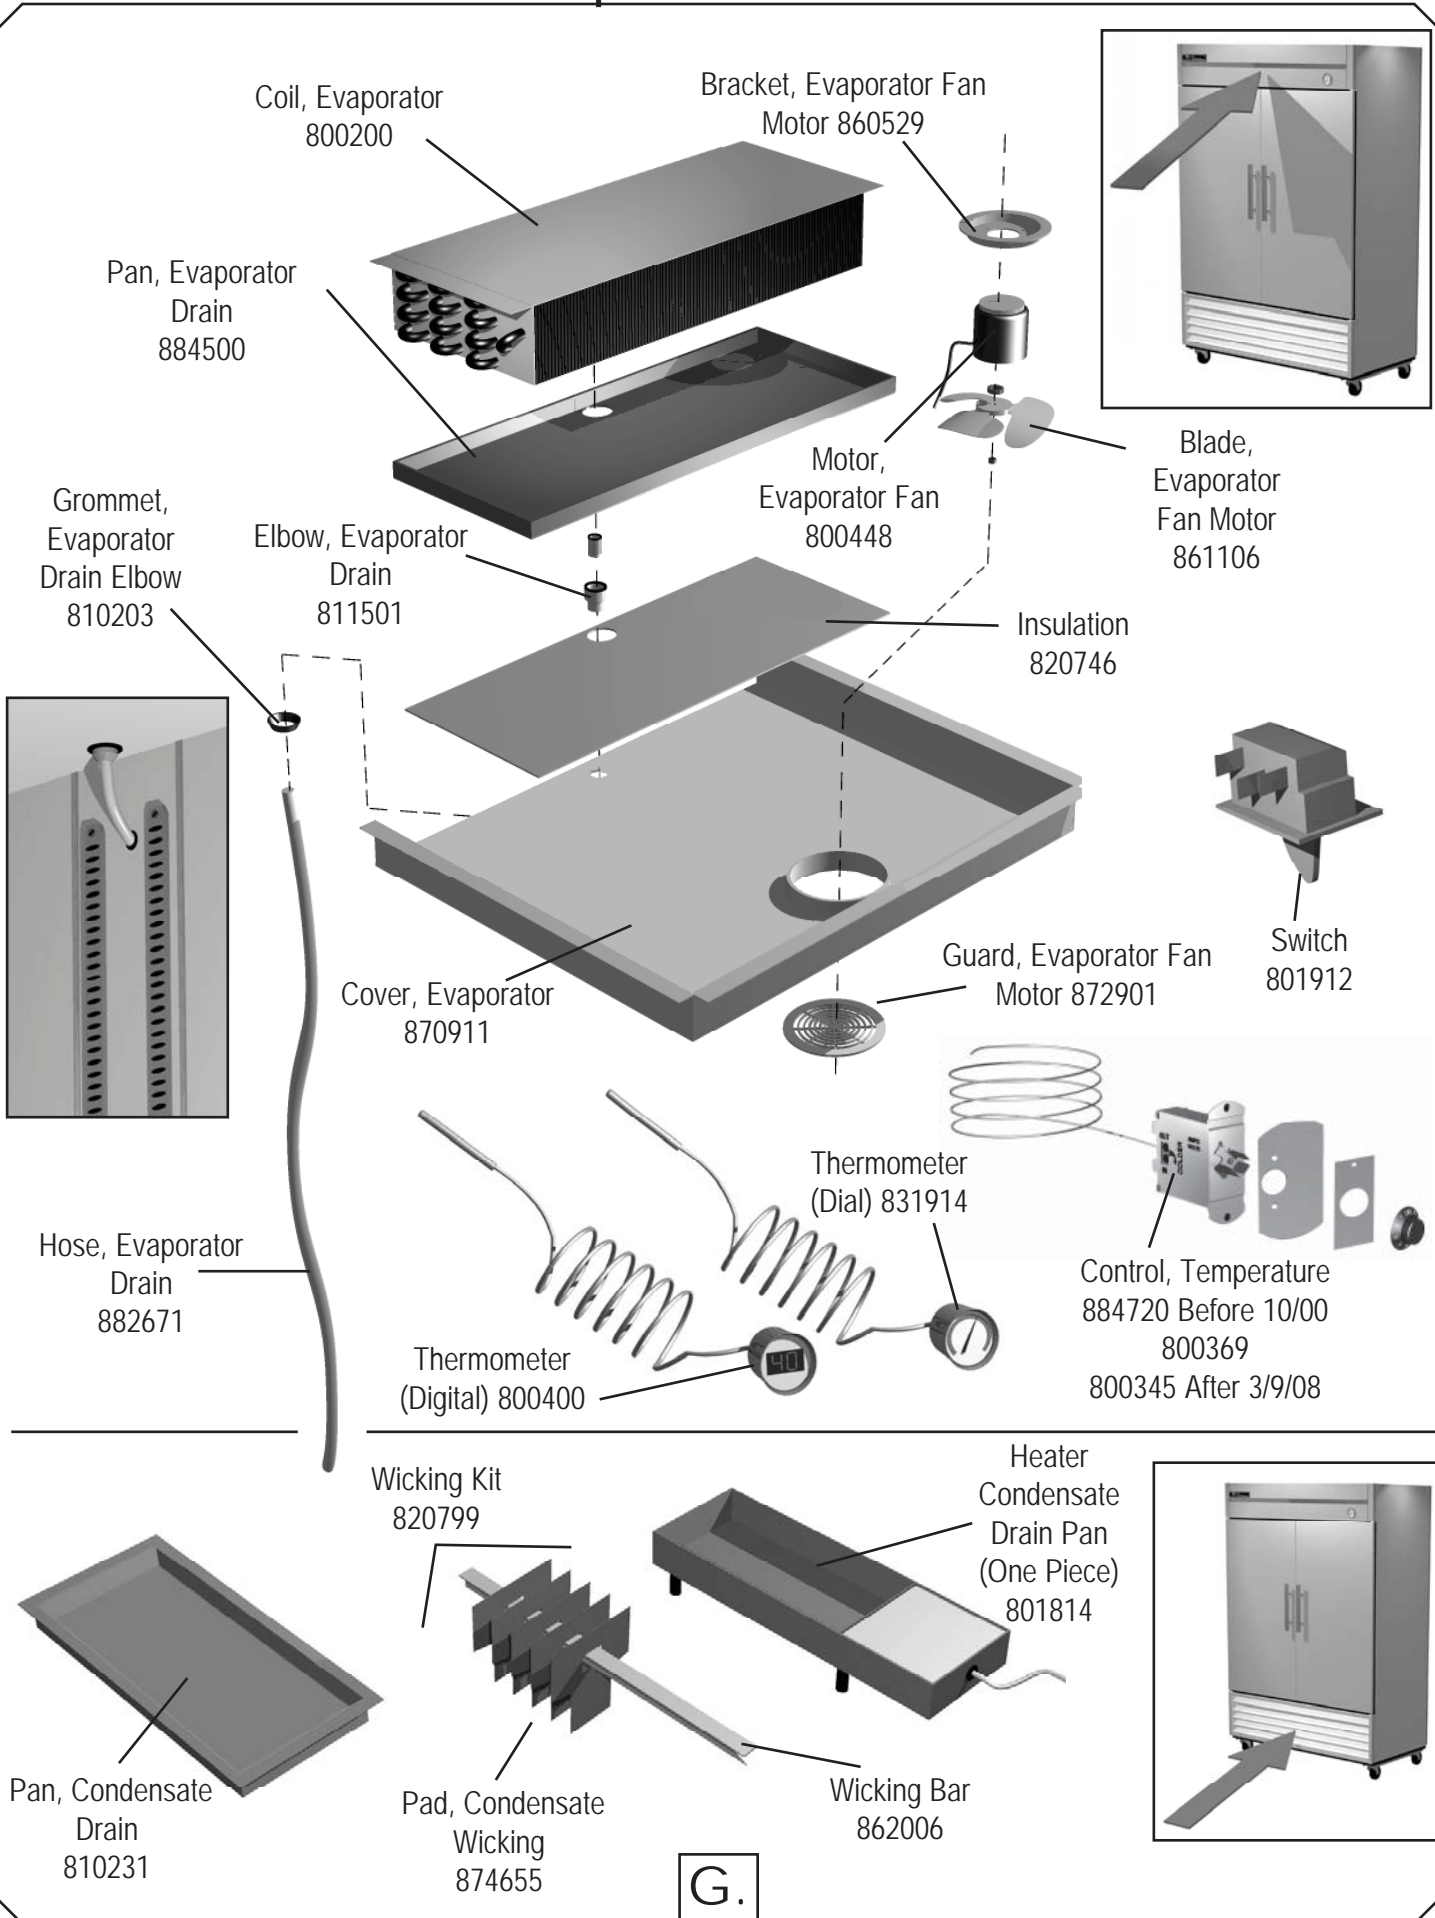

Evaporator Parts