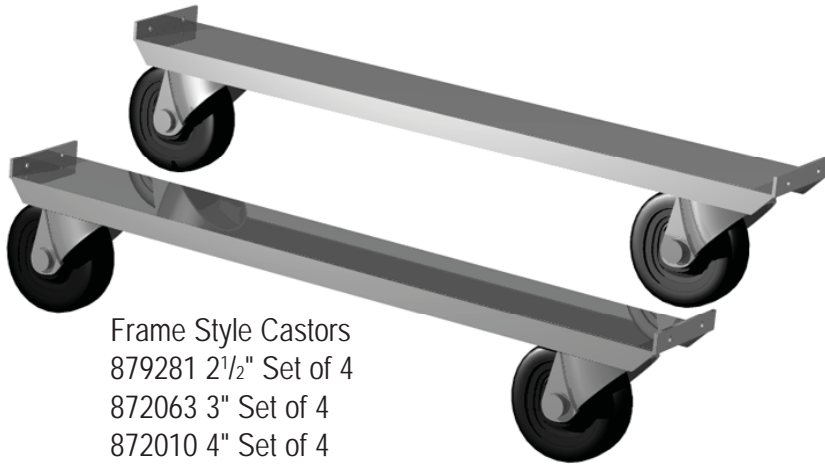

Castors & Legs

Frame Style Castors
879281 2 1/2" Set of 4
872063 3" Set of 4
872010 4" Set of 4

Stem Style Castors
830280 2 1/2" Set of 4
830277 4" Set of 4

Frame Style Legs
872001 6" Set of 4

Stem Style Legs
872025 6" Set of 4