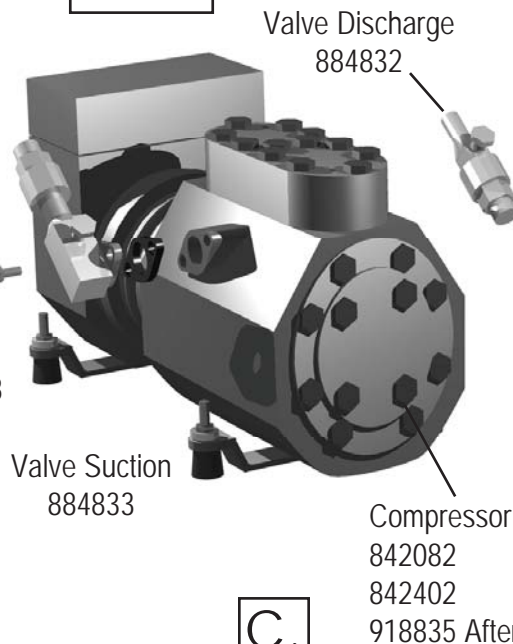

Capacitor, Run
802164 Before 4/22/05
842496 After 4/22/05
921376 After 3/9/08

Relay
802257 Before 4/22/05
842497 After 4/22/05
921374 After 3/9/08

Capacitor, Start
802163 Before 4/22/05
842495 After 4/22/05
921375 After 3/9/08

Capillary Tube
851134 Before 10/00
851114 Between 10/00 - 3/9/08
851187 After 3/9/08

C.

Valve Discharge
884832

Valve Suction
884833

Compressor
842082
842402
918835 After 3/9/08

Door Parts

Door Hinges

T-Series Full Door