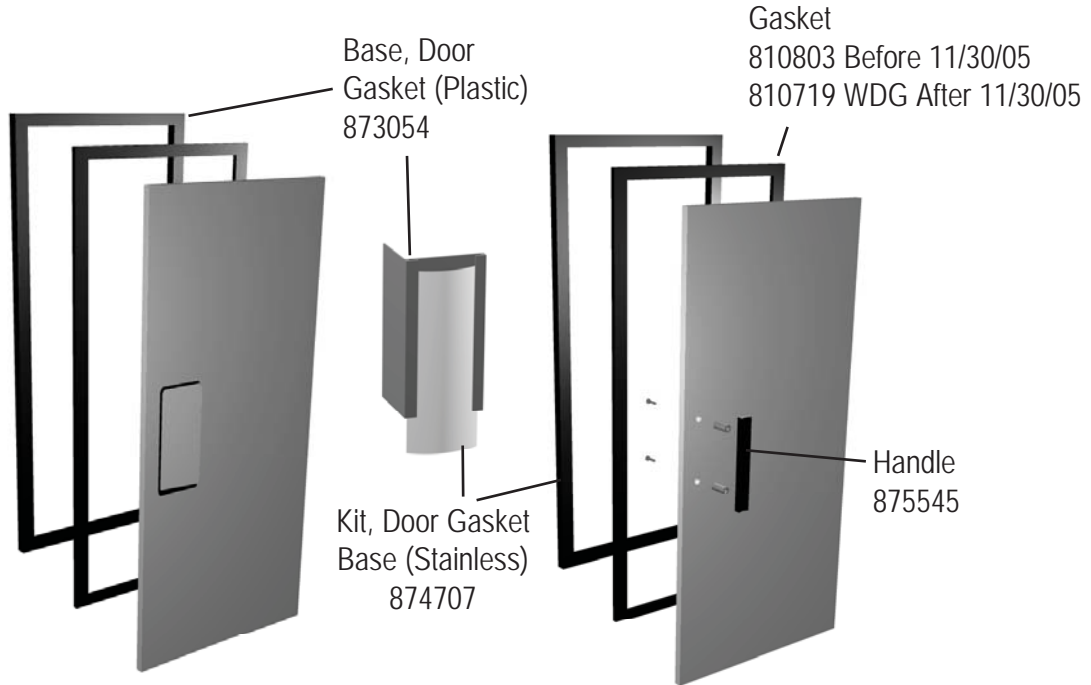

Door Parts

Door with Recessed Handle
884837 Left Hinged, WDG, After 11/30/05
874352 Left hinged, Before 11/30/05
884838 Right Hinged, WDG, After 11/30/05
874351 Right Hinged, Before 11/30/05

Door with Standard Handle
870658 Left Hinged
870657 Right Hinged