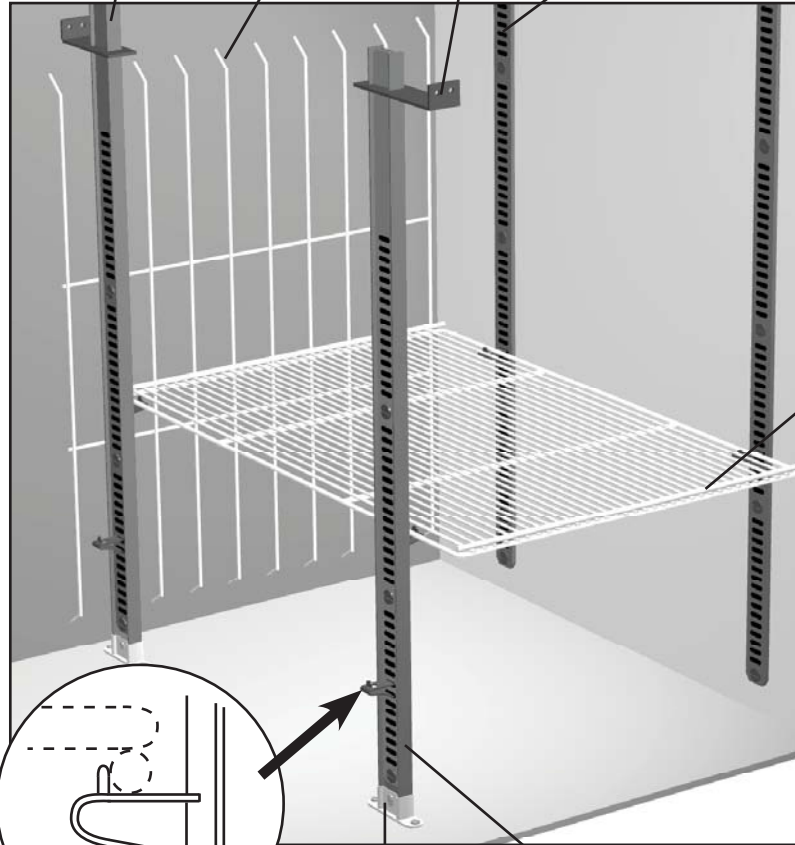

Lampholders

Lampholder
801266

Switches

3 Prong
801912

Lamps

Lamp Bulb
801112 115v 25T 10

Shelf Parts

Shelf Standard, Back, Center, White 871807
Backguard Kit 872930
Bracket, Shelf Standard 878684
Shelf Standard 874750

Shelf
874087 After 1997
871781 Before 1997

Bun Tray Rack
871729 Full Door
871728 Half Door

Clip, Shelf
831600

Bracket, Shelf
Standard
830185

Shelf Standard, Front,
Center, White
871803

Bar

Slide, Bun Tray
871754 Standard