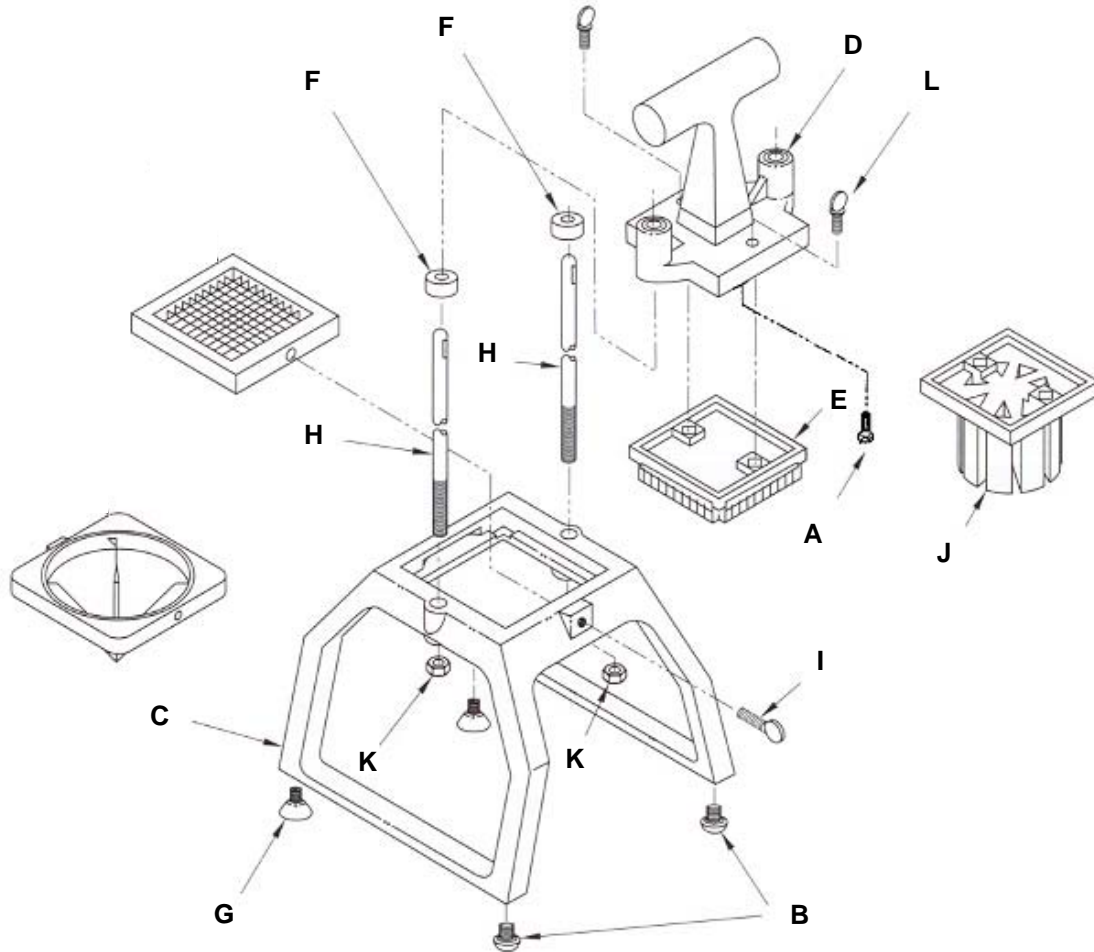

REDCO® INSTACUT™ PARTS LIST

Letter	Part Number	Description
A	071	SCREW, HEX HEAD STAINLESS
B	2319	BLACK RUBBER FOOT
C	379001	BASE (INCLUDES GUIDE RODS)
D	379005	PUSHER HEAD CASTING (INCLUDES BEARINGS)
E	379007	PUSHER HEAD BLOCK, 3/8" CUT
E	379008	PUSHER HEAD BLOCK, 1/4" & 1/2" CUTS
F	379009	BUMPER
G	379015	SUCTION CUP
H	379031	GUIDE ROD, 3/8" DIAMETER
I	379034	THUMBSCREW, 1/4 X 20 UNC
J	379038	PUSHER HEAD FOR 4-8 SECTION WEDGER
J	379039	PUSHER HEAD FOR 6-12 SECTION WEDGER
J	379040	PUSHER HEAD FOR 5-10 SECTION WEDGER
J	379041	PUSHER HEAD FOR 4-8 SECTION CORER
J	379061	PUSHER HEAD FOR 6-12 SECTION CORER
K	353	LOCK NUT 5/16" X 18 UNC
L	379034	THUMBSCREW 1/4 X 20 UNC