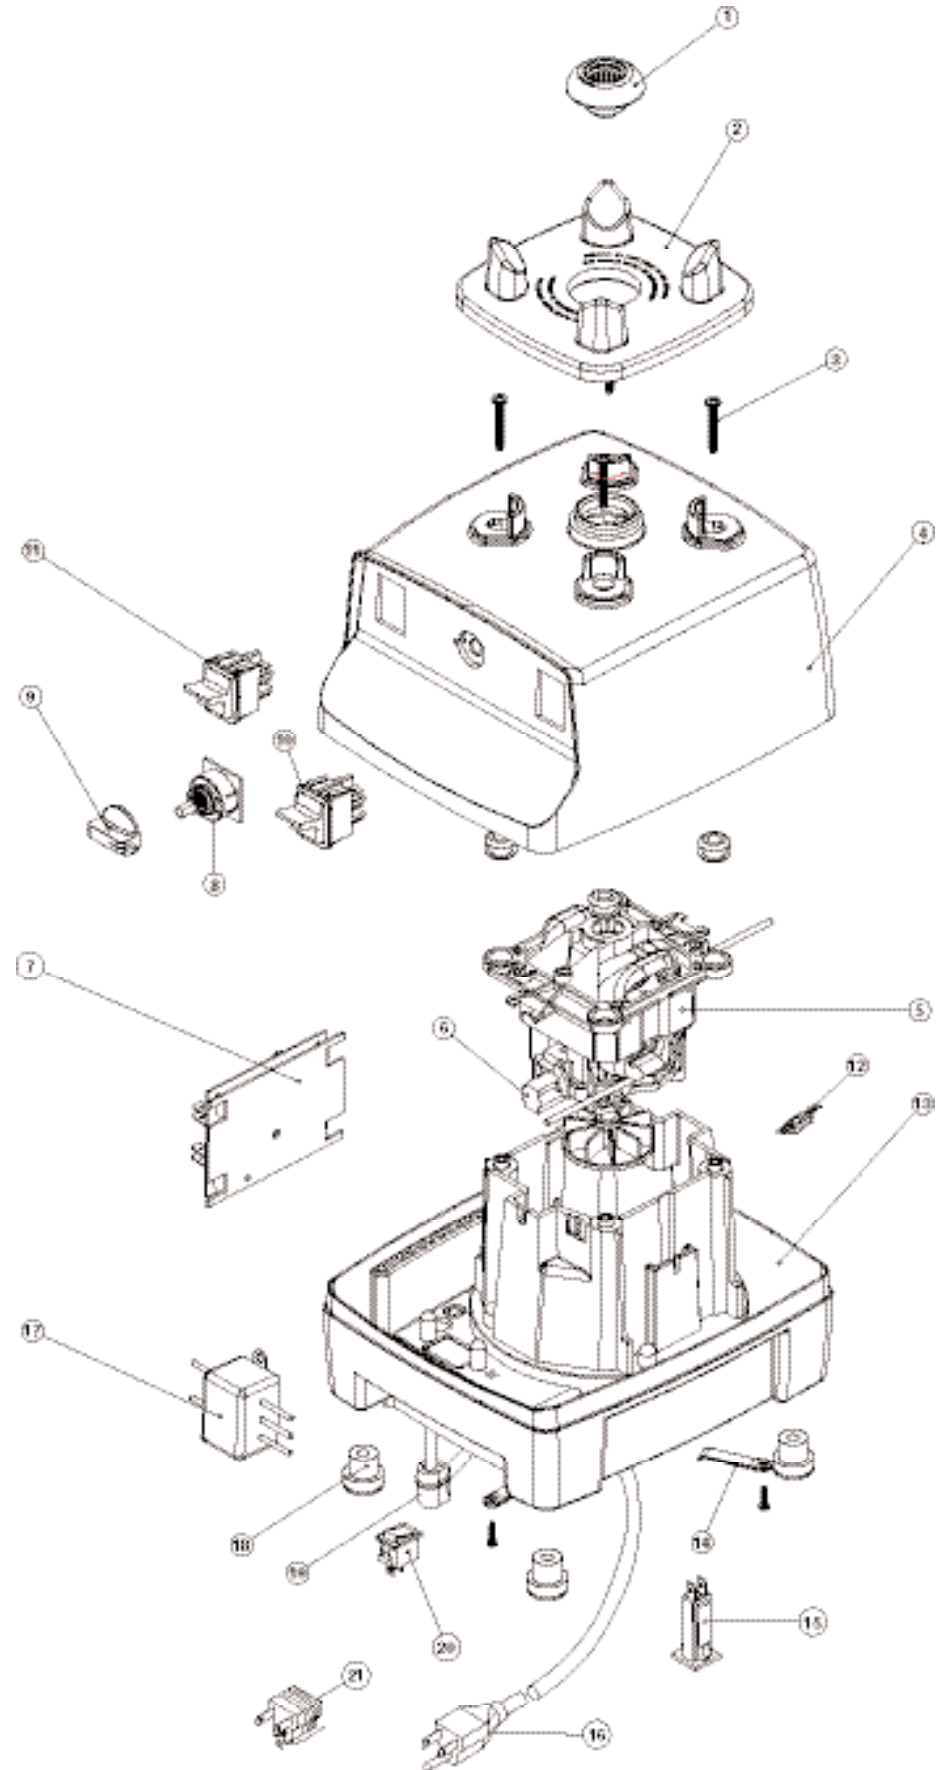

## Drink Machine MP and BarBoss® MP Parts List - 100V, 120V, 120V EMC (Taiwan), 220/240V

No.	Item No.	Description	Voltage	Qty.
1	891	Drive Socket Assembly	All	1
1	15546	Drive Socket Assembly (Set of 2)	All	2
1	15547	Drive Socket Assembly (Set of 5)	All	5
2	15578	MP Centering Pad	All	1
3	FST102	Upper Shell Retainer Screw (1)	All	1
4	PLS200	Upper Base Shell - Silver	All	1
4	PLS111	Upper Base Shell - Black	All	1
4	PLS186	Upper Base Shell - Red	All	1
5	ASY213	MP Motor Assembly	220/240V	1
5	ASY212	MP Motor Assembly	100/120/120V EMC	1
6	764	Brush Replacement Kit	All	2
7	CTL180	MP Timer Board	220/240V	1
7	CTL178	MP Timer Board	120/120V EMC	1
7	CTL182	MP Timer Board	100V	1
8	CTL179	MP Timer Rotary Switch	All	1
9	PLS207	Control Knob	All	1
10	CTL101	Pulse Switch	All	1
11	CTL126	Lighted Momentary Switch	100/120/120V EMC	1
11	CTL159	Lighted Momentary Switch	220/240V	1
12	824	Thermal Protector Kit	100/120/120V EMC	1
13	15609	MP Base Frame Assembly	All	1
14	793	Cord Retainer Clip & Screw	All	4
15	CTL151	Circuit Breaker	220/240V	1
16	WIR100	Power Cord	120V	1
16	PLG117	Power Cord	100V	1
16	By Country	Power Cord	220/240V	1
16	PLG133	Power Cord	120V EMC	1
17	CTL509	EMI Filter	220/240V	1
17	CTL131	EMI Filter	100V	1
17	CTL515	EMI Filter	120V EMC	1
18	PLS112	Rubber Foot (1)	All	1
18	794	Rubber Feet (4)	All	4
19	FST815	Power Cord Strain Relief	220/240V	1
19	CON800	Power Cord Strain Relief	100/120/120V EMC	1
20	CTL153	On/Off Switch	All	1
21	CTL125	Japanese Adapter	100V	1