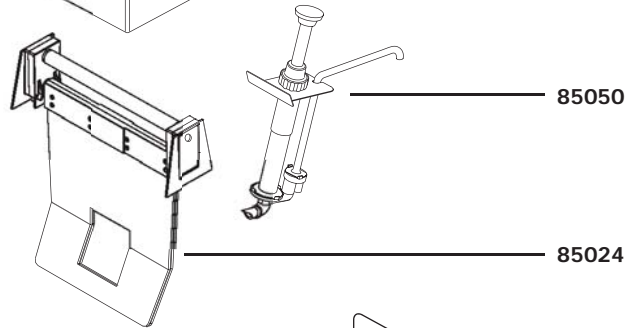

**FOOD SERVER ADVANTAGE,
CARMEL**

81244	1	DECAL, HOT CARAMEL, MAGNETIC
85021	1	LID ASSEMBLY
85024	1	PADDLE ASSEMBLY
85050	1	FUDGE PUMP SERVER ADVANTAGE
85060	1	BASE ONLY FOR FSA, FUDGE & BUTTER

www.server-products.com