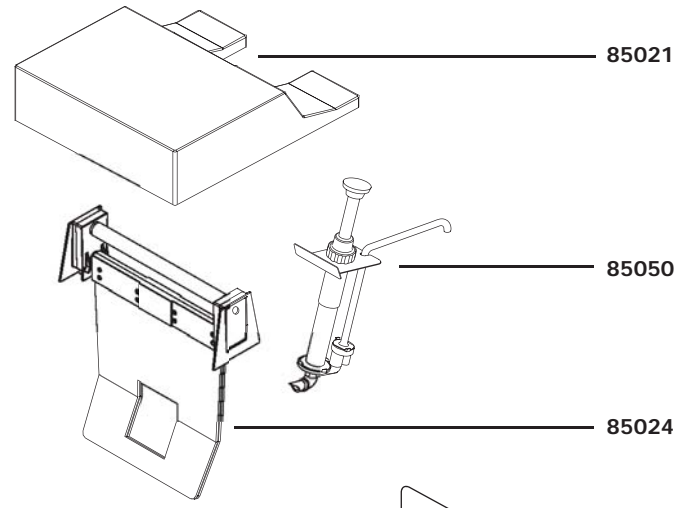

**FOOD SERVER ADVANTAGE,
FUDGE**

81243	1	DECAL, HOT FUDGE, MAGNETIC
85021	1	LID ASSEMBLY
85024	1	PADDLE ASSEMBLY
85050	1	FUDGE PUMP SERVER ADVANTAGE
85060	1	BASE ONLY FOR FSA, FUDGE & BUTTER

FSAF

(800) 558-8722 (262) 628-5110 spsales@server-products.com www.server-products.com