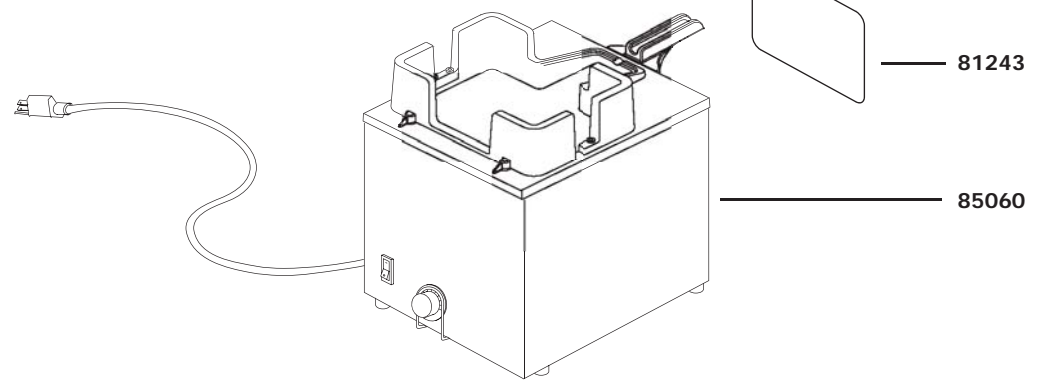

**FOOD SERVER ADVANTAGE,
FUDGE**

81243	1	DECAL, HOT FUDGE, MAGNETIC
85021	1	LID ASSEMBLY
85024	1	PADDLE ASSEMBLY
85050	1	FUDGE PUMP SERVER ADVANTAGE
85060	1	BASE ONLY FOR FSA, FUDGE & BUTTER

FSAF

(800) 558-8722 (262) 628-5110 spsales@server-products.com www.server-products.com